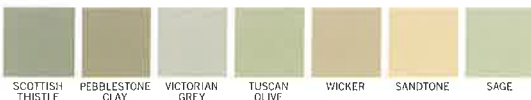

No paint. No stain. No hassles. That's the beauty of Ovation.™ Available in 21 colors and five panel styles, including a new beaded profile. Ovation is engineered for strength and durability. With vivid color throughout, and strength across the board, Ovation more than earns its name.

DOUBLE 4-1/2" DUTCH LAP WOODGRAIN

SINGLE 6-1/2" TRADITIONAL BEADED WOODGRAIN

DOUBLE 5" WOODGRAIN

TRIPLE 3" SMOOTH

DOUBLE 4" WOODGRAIN

THE .042 COLOR LEADER — 21 COLORS

.042 THICKNESS
Greater strength, greater rigidity and a panel that hangs straighter.

PREMIUM COLOR

NOW AVAILABLE IN 21 COLORS

Not all colors are available in all profiles. See product brochure for details.

This product is eligible for points toward National Green Building Certification. Visit www.GreenApprovedProducts.com for more details.